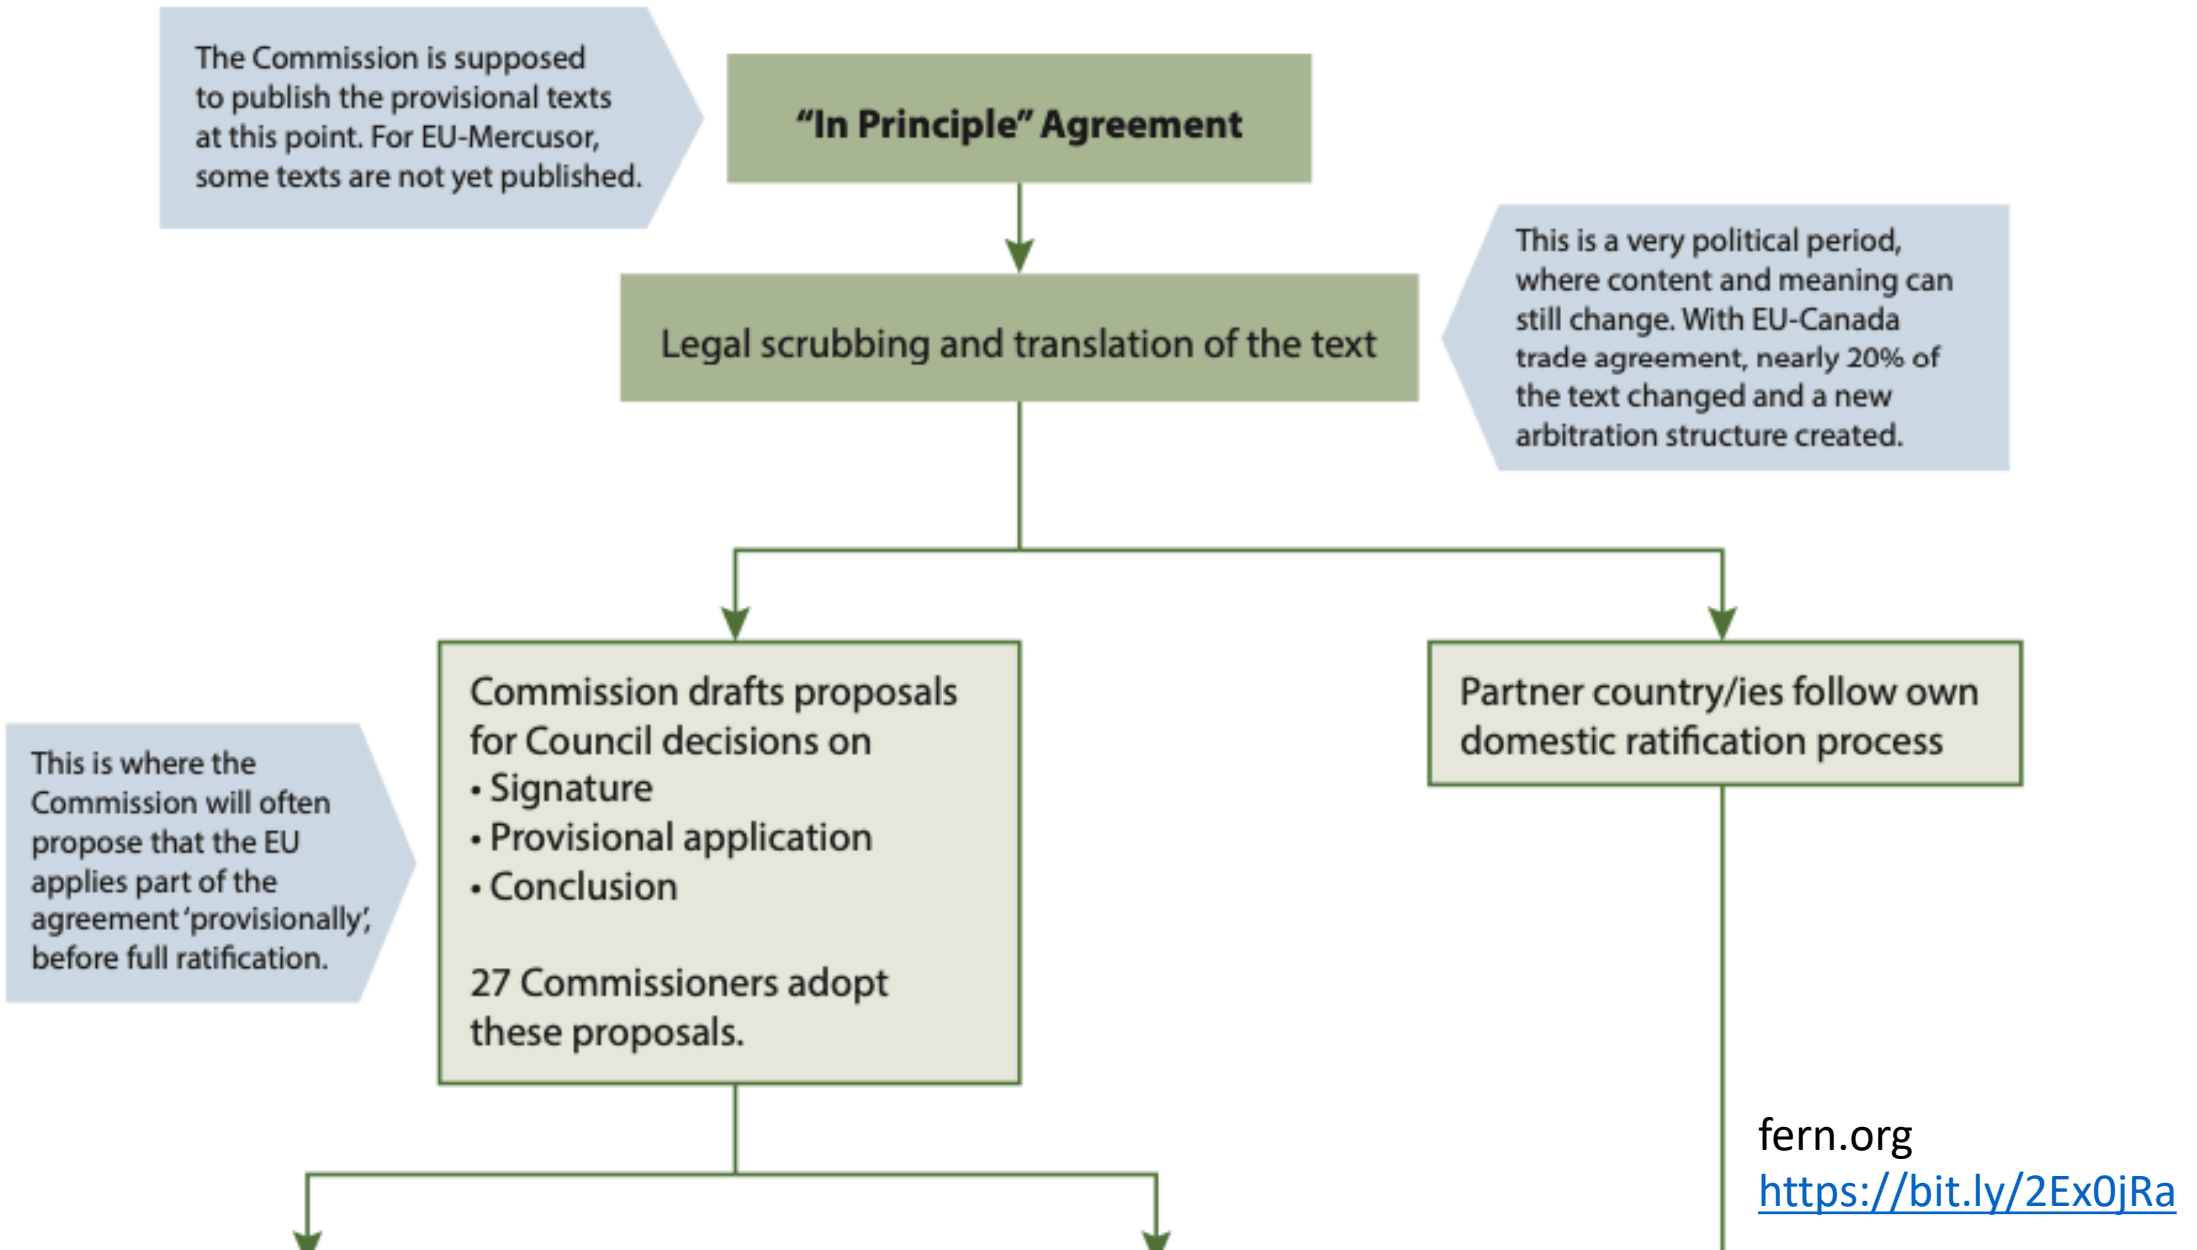

An aerial photograph of a wide river flowing through a lush, green valley. The river is the central focus, winding through the landscape. The surrounding hills and mountains are covered in dense, vibrant green vegetation. In the distance, a small town or village is visible on a hillside. The sky is bright with scattered white clouds. A semi-transparent green rectangular box is overlaid on the center of the image, containing the text.

# **The EP involvement in the MERCOSUR ratification process**

# The path to implementation for the EU-Mercosur Association Agreement