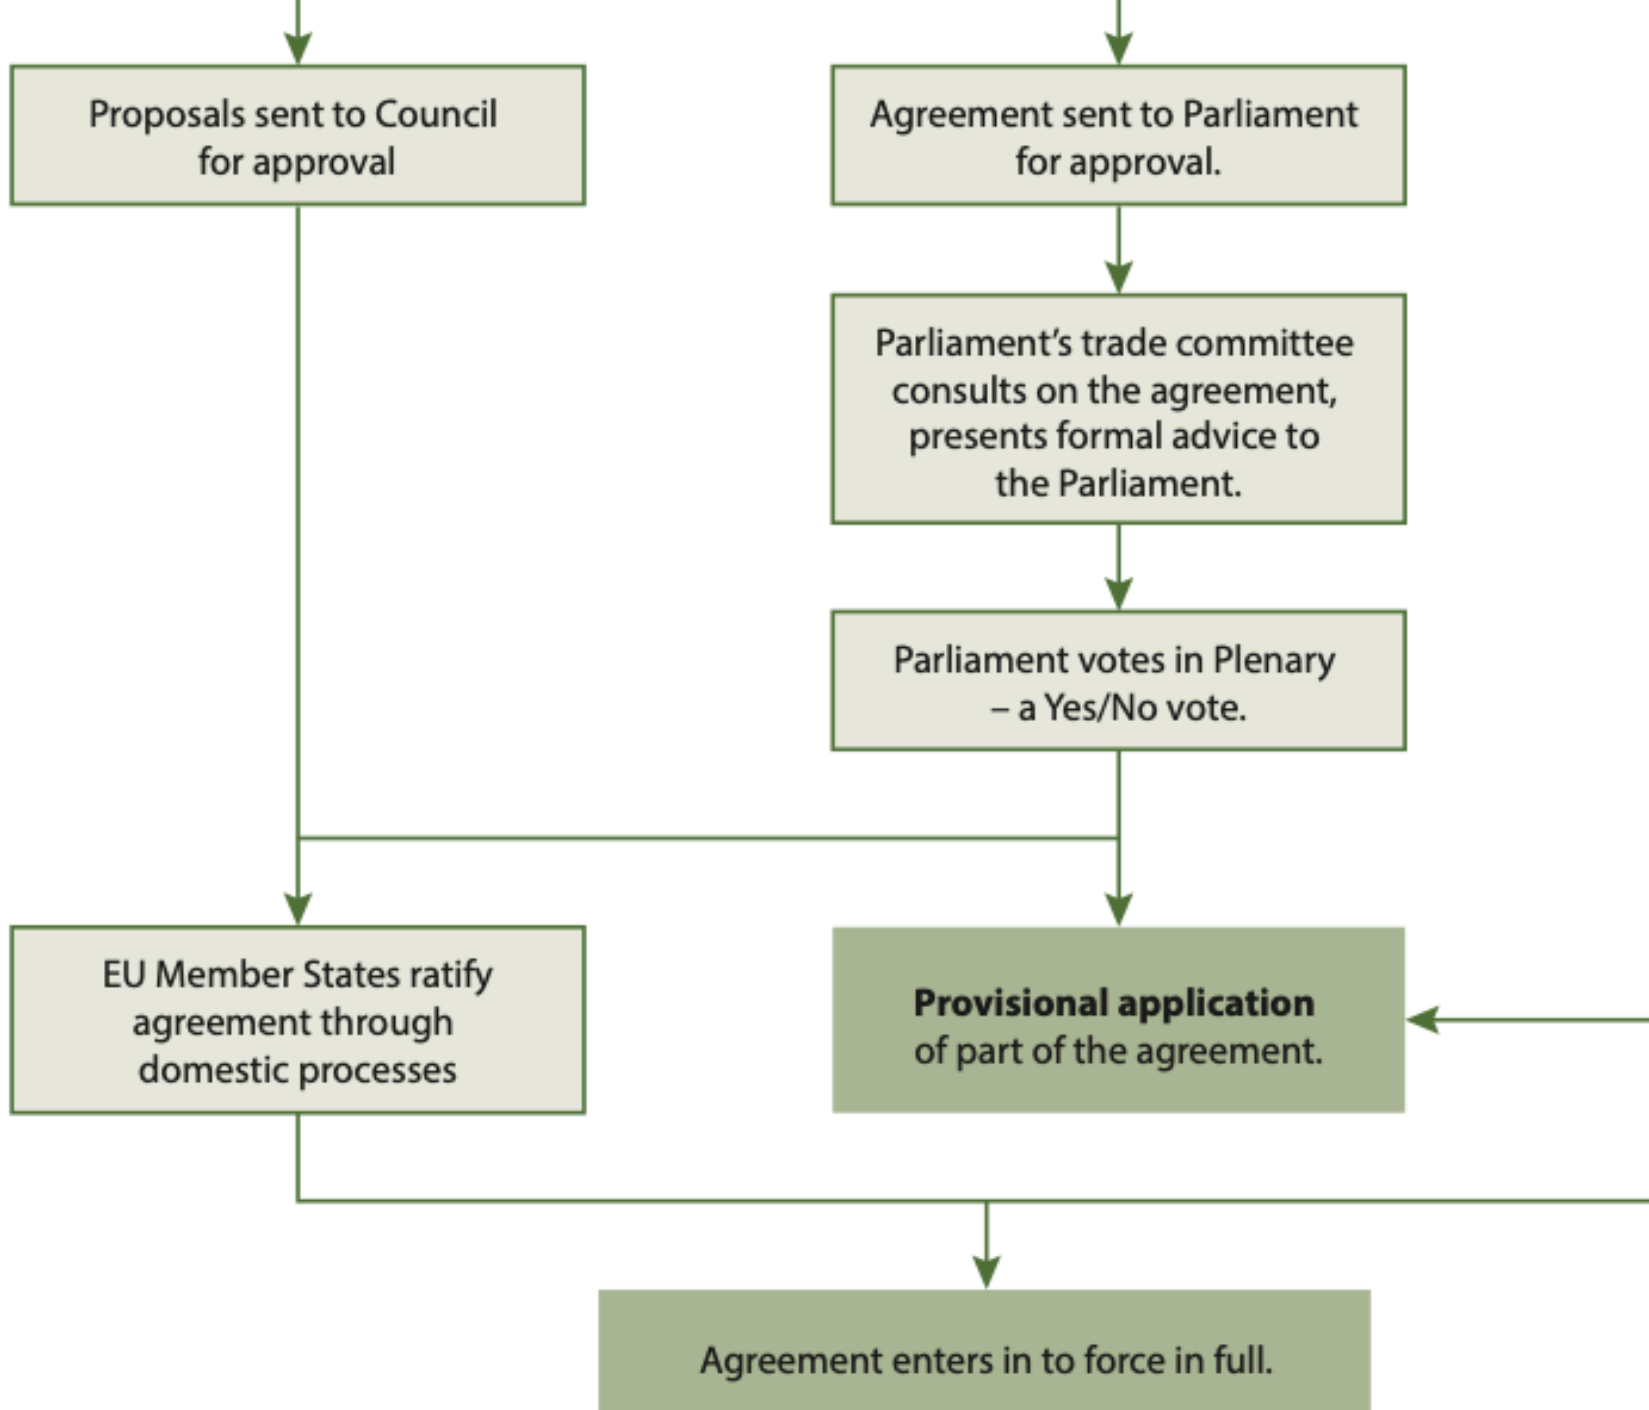

An aerial photograph of a wide river flowing through a lush, green valley. The river is the central focus, winding through the landscape. The surrounding hills and mountains are covered in dense, vibrant green vegetation. In the distance, a small town or village is visible on a hillside. The sky is bright with scattered white clouds. A semi-transparent green rectangular box is overlaid on the center of the image, containing the text.

# **The EP involvement in the MERCOSUR ratification process**

# The path to implementation for the EU-Mercosur Association Agreement